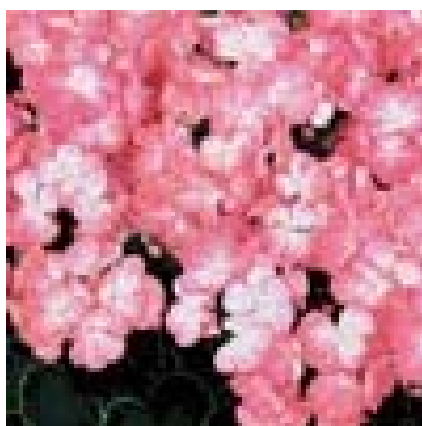

## GERANIUM – SCORE SERIES

Gorgeous, bright flowers are stunning in garden beds and containers.

**Coral Leaf**

Luminous coral flowers on neat, compact plants

---

<b>Flowering Time</b>	<ul style="list-style-type: none"><li>• All summer</li><li>• Large, uniform, 10-13 cm 4-5" flower heads on multiple stems</li></ul>
<b>Habit</b>	<ul style="list-style-type: none"><li>• 30-35 cm/ 13-15" tall</li><li>• Tight habit and small, well-zoned foliage are well-suited to pack and 4" pot production</li></ul>
<b>Requirements</b>	<ul style="list-style-type: none"><li>• <b>Light</b> – Full sun</li><li>• <b>Soil</b> – Well drained</li><li>• <b>Water</b> –</li><li>• <b>Fertilizer</b> –</li><li>• <b>Temperature</b> –</li><li>• <b>Growth Rate</b> –</li><li>• <b>Regulators</b> –</li><li>• <b>Pests &amp; Diseases</b> –</li><li>• <b>Pinching</b> –</li></ul>
<b>Application</b>	<ul style="list-style-type: none"><li>• <b>Grower:</b> 4-6" pots, baskets, mixed containers</li><li>• <b>Consumer:</b> Baskets, mixed containers or patio pots, gardens and edging</li></ul>